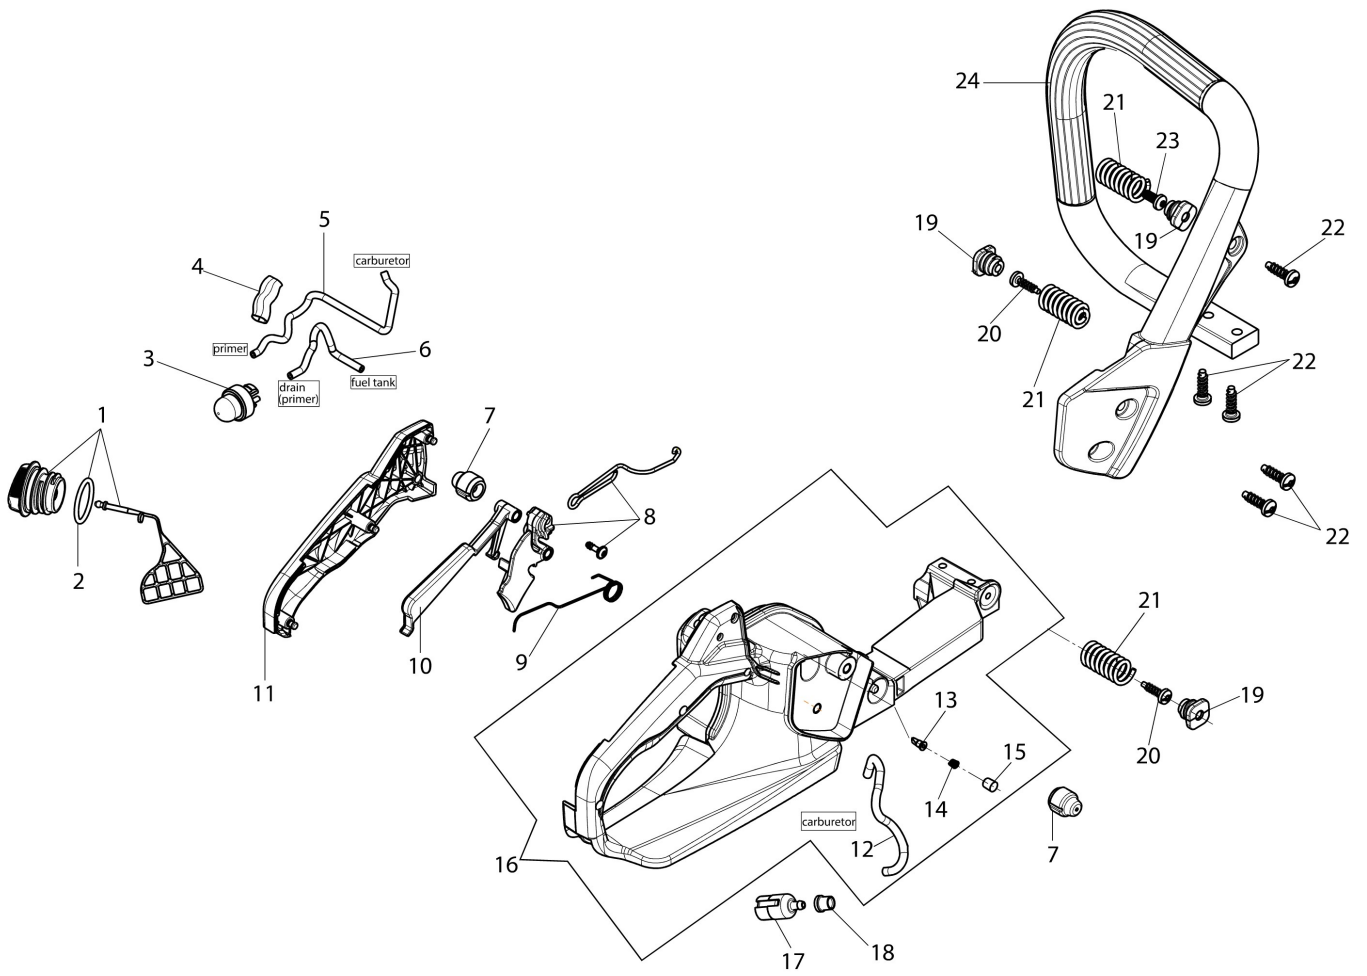

Illustration Tank and handle

Illustration Tank and handle

Ref.Nu	Qty	Part number	Description	Validity from	Validity till	Notes	Bulletin
1	1	50052005R	Tank cap				
2	1	3049047R	O-ring				
3	1	2318817R	Air purge				
4	1	50170121R	Sheath				
5	1	50170322R	Tube				
6	1	50170321R	Tube				
7	1	50010061R	AV-mount				
7	1	50010061R	AV-mount				
8	1	50180196	Throttle kit				
9	1	097000028R	Spring				
10	1	50050046AR	Lever				
11	1	50180109R	Cover				
12	1	3073015R	Tube				
13	1	094500577AR	Breather valve				
14	1	094500575R	Spring				
15	1	50050071R	Breather valve				
16	1	50180092R	Complete tank				
17	1	094600450R	Fuel filter				
18	1	61110162BR	Bushing				
19	3	50170034R	Support				
20	2	3960115R	Screw				
21	3	50050047AR	Spring				
22	5	3960099R	Screw				
23	1	3993070R	Screw				
24	1	50180108R	Handle