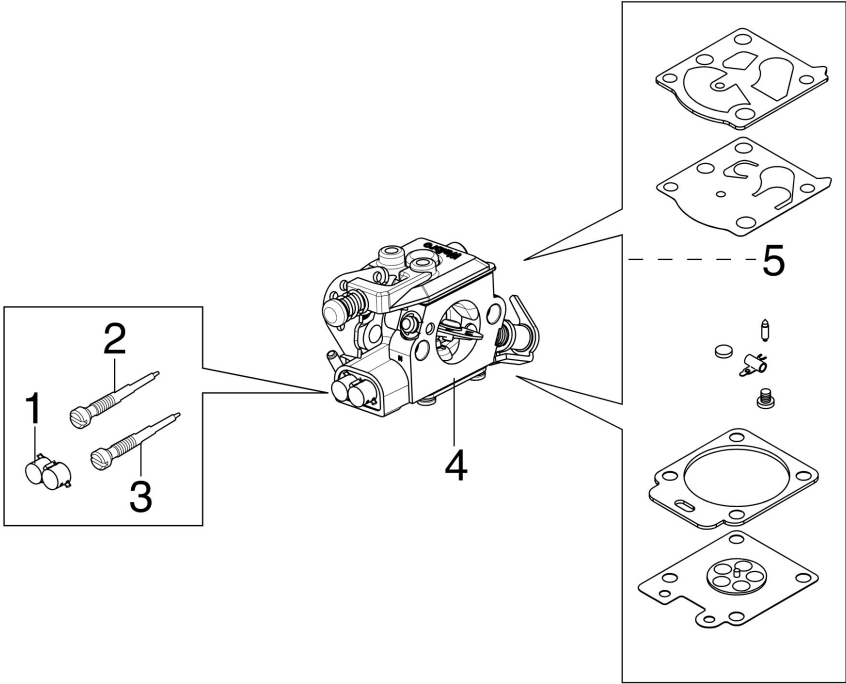

## Illustration Clutch and brake

---

| Ref.Nu | Qty | Part number | Description         | Validity from | Validity till | Notes | Bulletin |
|--------|-----|-------------|---------------------|---------------|---------------|-------|----------|
| 1      | 1   | 50180114R   | Hand guard          |               |               |       |          |
| 2      | 1   | 50010088AR  | Spring              |               |               |       |          |
| 3      | 1   | 50162017A   | Chain tensioner kit |               |               |       |          |
| 4      | 1   | 50170044R   | Cover               |               |               |       |          |
| 5      | 2   | 3960070R    | Screw               |               |               |       |          |
| 6      | 1   | 097000146   | Lever               |               |               |       |          |
| 7      | 1   | 50050039R   | Brake band          |               |               |       |          |
| 8      | 1   | 50050125R   | Plate               |               |               |       |          |
| 9      | 1   | 095000219AR | Spring              |               |               |       |          |
| 10     | 1   | 3026003R    | Ring                |               |               |       |          |
| 11     | 1   | 50050064R   | Pin                 |               |               |       |          |
| 12     | 1   | 097000106R  | Plug                |               |               |       |          |
| 13     | 1   | 50050066    | Plug                |               |               |       |          |
| 14     | 2   | 3980021R    | Nut                 |               |               |       |          |
| 15     | 2   | 50180147R   | Clamp               |               |               |       |          |
| 16     | 1   | 50180066R   | Chain cover assy    |               |               |       |          |
| 17     | 1   | 004400285   | Washer              |               |               |       |          |
| 18     | 1   | 50050025R   | Worm gear 3/8       |               |               |       |          |
| 19     | 1   | 50050136A   | Chain sprocket 3/8  |               |               |       |          |
| 20     | 1   | 50030372    | Roller cage         |               |               |       |          |
| 21     | 1   | 004000352R  | Washer              |               |               |       |          |
| 22     | 1   | 094000129AR | Clutch              |               |               |       |          |
| 23     | 1   | 094500029AR | Spring              |               |               |       |          |