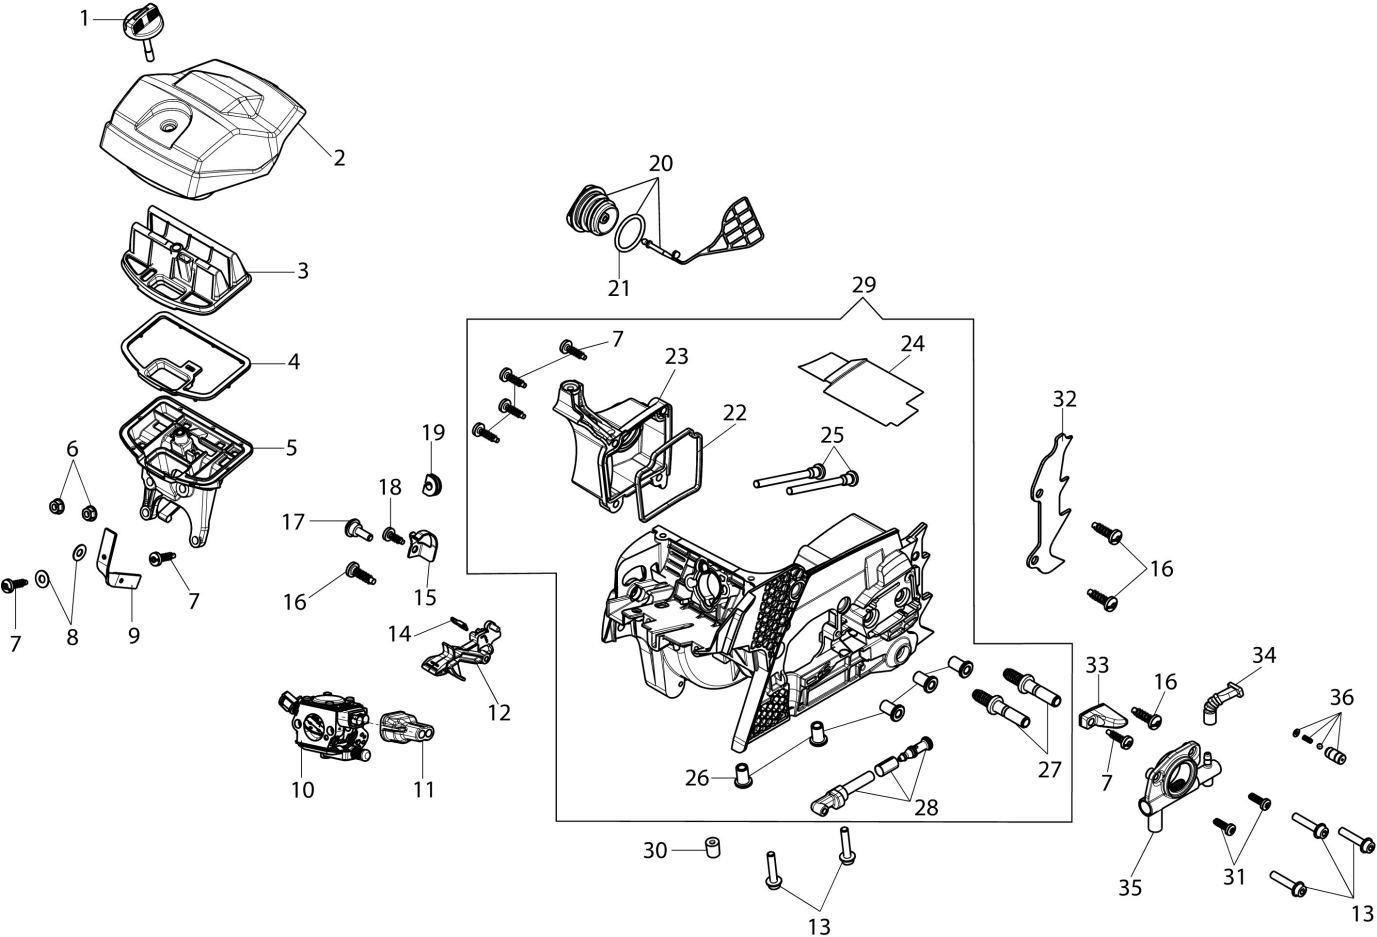

Illustration Crankcase

Illustration Crankcase

Ref.Nu	Qty	Part number	Description	Validity from	Validity till	Notes	Bulletin
1	1	50210034R	Knob				
2	1	50180072R	Air filter cover				
3	1	50230036R	Air filter				
4	1	50230038R	Gasket				
5	1	50230068R	Filter support				
6	2	3914003R	Nut				
7	7	3960115R	Screw				
8	2	3818001R	Washer				
9	1	50050123BR	Strap				
10	1	2318755ER	Carburetor WT-780G				
11	1	50170150R	Screw guide				
12	1	50180140R	Lever				
13	1	3860099R	Screw				
14	1	50170062R	Plate				
15	1	50170061R	Spring				
16	3	3960099R	Screw				
16	1	3960099R	Screw				
17	1	50160024	Screw				
18	1	3960070R	Screw				
19	1	005000347AR	Grommet				
20	1	50052005R	Tank cap				
21	1	3049047R	O-ring				
22	1	50170004R	Gasket				
23	1	50180064R	Cover				
24	1	50180144R	Guard				
25	2	50070067A	Tie rod				
26	5	50050067R	Spacer				
27	2	50050052R	Stud				
28	1	50170149R	Oil filter				
29	1	50180145R	Crankcase assy				
30	1	50070126R	Spacer				
31	2	3860099R	Screw				
32	1	50180091R	Spike				
33	1	094600369R	Guard				
34	1	50050049R	Tube				
35	1	50180007BR	Oil pump			Fissa; Fixed	
35	1	50170051BR	Oil pump			Regolabile; Adjustable	
36	1	097000229R	Breather valve				
37	2	3960074	Screw