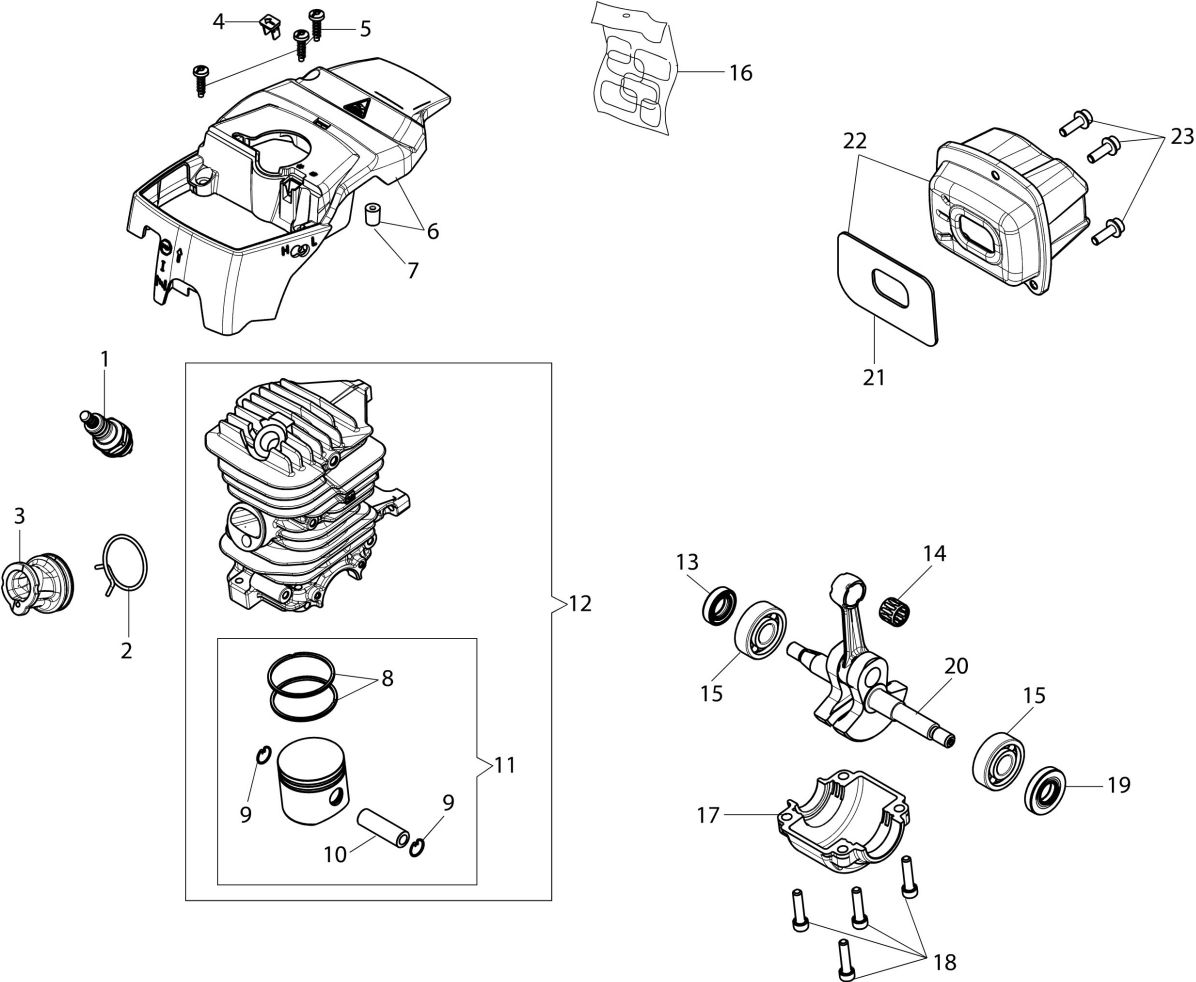

## Illustration Engine

---

| Ref.Nu | Qty | Part number | Description       | Validity from | Validity till | Notes | Bulletin |
|--------|-----|-------------|-------------------|---------------|---------------|-------|----------|
| 1      | 1   | 3055101     | Spark plug        |               |               |       |          |
| 2      | 1   | 094600103   | Band              |               |               |       |          |
| 3      | 1   | 50170010R   | Manifold          |               |               |       |          |
| 4      | 1   | 50170032R   | Plate             |               |               |       |          |
| 5      | 3   | 3960115R    | Screw             |               |               |       |          |
| 6      | 1   | 50180195R   | Engine cover      |               |               |       |          |
| 7      | 1   | 50070126R   | Spacer            |               |               |       |          |
| 8      | 2   | 074000405R  | Piston ring       |               |               |       |          |
| 9      | 2   | 004900061R  | Ring              |               |               |       |          |
| 10     | 1   | 50110047R   | Piston pin        |               |               |       |          |
| 11     | 1   | 50170357    | Complete cylinder |               |               |       |          |
| 12     | 1   | 50170346A   | Complete cylinder |               |               |       |          |
| 13     | 1   | 50272004R   | Seal ring         |               |               |       |          |
| 14     | 1   | 50110044R   | Bearing           |               |               |       |          |
| 15     | 2   | 094000006R  | Bearing           |               |               |       |          |
| 16     | 1   | 50180202    | Labels kit        |               |               |       |          |
| 17     | 1   | 50050016CR  | Cover             |               |               |       |          |
| 18     | 4   | 3801051R    | Screw             |               |               |       |          |
| 19     | 1   | 3050024AR   | Seal ring         |               |               |       |          |
| 20     | 1   | 50170324R   | Crankshaft        |               |               |       |          |
| 21     | 1   | 50170031R   | Gasket            |               |               |       |          |
| 22     | 1   | 50170027R   | Muffler           |               |               |       |          |
| 23     | 3   | 3860117R    | Screw             |               |               |       |          |