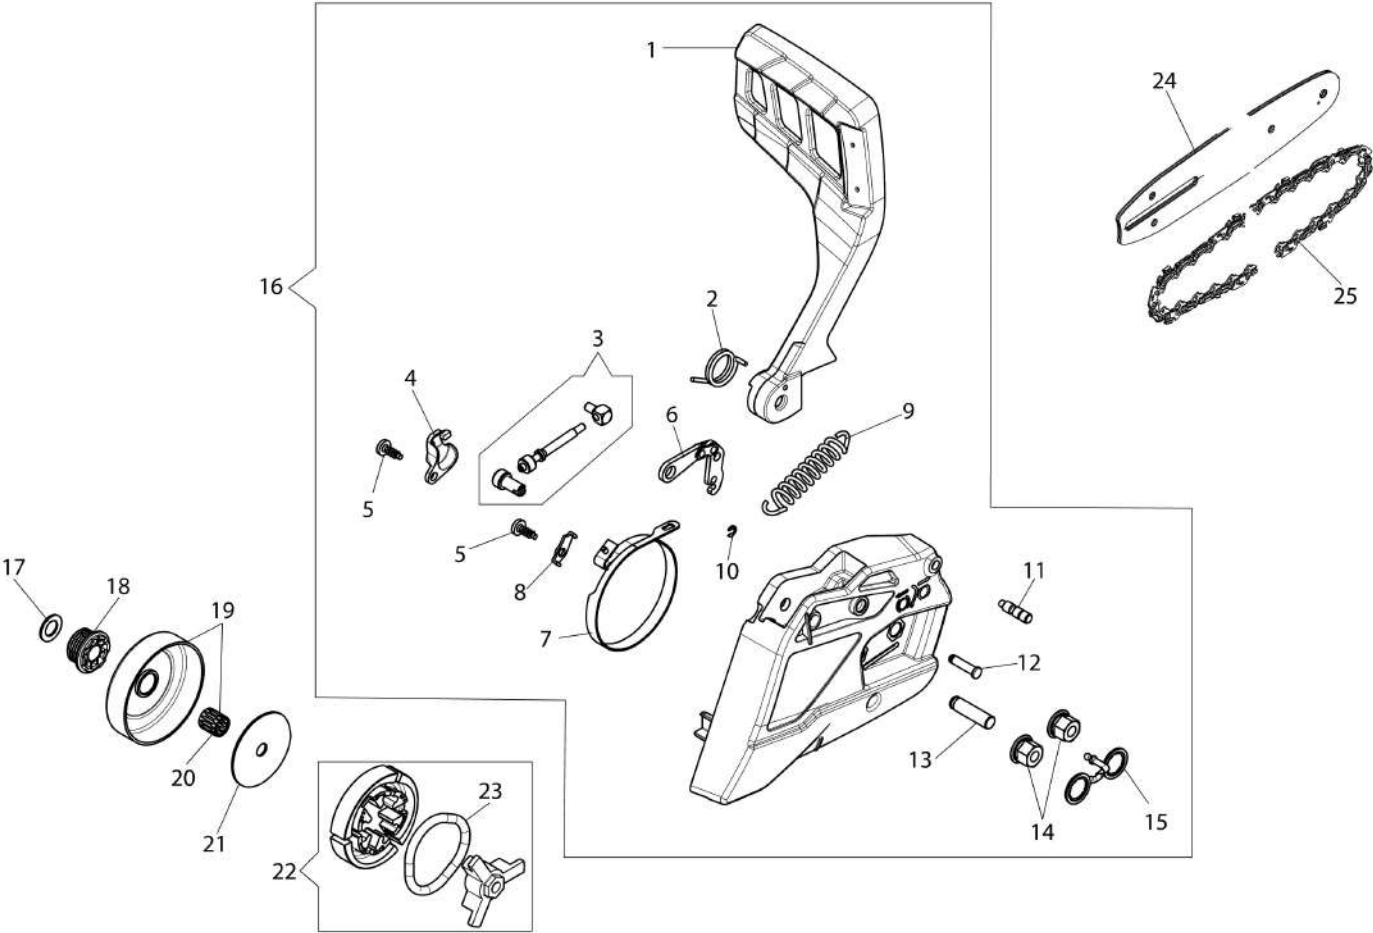

Illustration Tank and handle

Illustration Tank and handle

Ref.Nu	Qty	Part number	Description	Validity from	Validity till	Notes	Bulletin
1	1	50052005R	Tank cap				
2	1	3049047R	O-ring				
3	1	2318817R	Air purge				
4	1	50170121R	Sheath				
5	1	50170322R	Tube				
6	1	50170321R	Tube				
7	1	50010061R	AV-mount				
8	1	50180196	Throttle kit				
9	1	097000028R	Spring				
10	1	50050046AR	Lever				
11	1	50180109R	Cover				
12	1	3073015R	Tube				
13	1	094500577AR	Breather valve				
14	1	094500575R	Spring				
15	1	50050071R	Breather valve				
16	1	50180092R	Complete tank				
17	1	094600450R	Fuel filter				
18	1	61110162BR	Bushing				
19	3	50170034R	Support				
20	2	3960115R	Screw				
21	3	50050047AR	Spring				
22	5	3960099R	Screw				
23	1	3993070R	Screw				
24	1	50180108R	Handle				

Illustration Clutch and brake

Ref.Nu	Qty	Part number	Description	Validity from	Validity till	Notes	Bulletin
1	1	50180114R	Hand guard				
2	1	50010088AR	Spring				
3	1	50162017A	Chain tensioner kit				
4	1	50170044R	Cover				
5	2	3960070R	Screw				
6	1	097000146	Lever				
7	1	50050039R	Brake band				
8	1	50050125R	Plate				
9	1	095000219AR	Spring				
10	1	3026003R	Ring				
11	1	50050064R	Pin				
12	1	097000106R	Plug				
13	1	50050066	Plug				
14	2	3980021R	Nut				
15	2	50180147R	Clamp				
16	1	50180066R	Chain cover assy				
17	1	004400285	Washer				
18	1	50050025R	Worm gear 3/8				
19	1	50050136A	Chain sprocket 3/8				
20	1	50030372	Roller cage				
21	1	004000352R	Washer				
22	1	094000129AR	Clutch				
23	1	094500029AR	Spring				