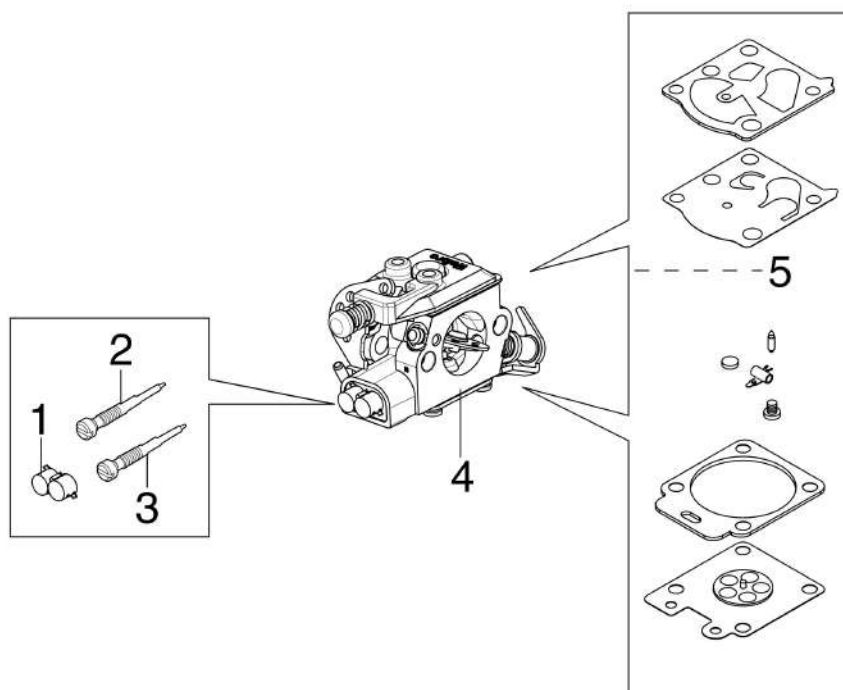

Illustration Tank and handle

Illustration Tank and handle

Ref.Nu	Qty	Part number	Description	Validity from	Validity till	Notes	Bulletin
1	1	50052005R	Tank cap				
2	1	3049047R	O-ring				
3	1	2318817R	Air purge				
4	1	50170121R	Sheath				
5	1	50170322R	Tube				
6	1	50170321R	Tube				
7	1	50010061R	AV-mount				
8	1	50180196	Throttle kit				
9	1	097000028R	Spring				
10	1	50050046AR	Lever				
11	1	50180109R	Cover				
12	1	3073015R	Tube				
13	1	094500577AR	Breather valve				
14	1	094500575R	Spring				
15	1	50050071R	Breather valve				
16	1	50180092R	Complete tank				
17	1	094600450R	Fuel filter				
18	1	61110162BR	Bushing				
19	3	50170034R	Support				
20	2	3960115R	Screw				
21	3	50050047AR	Spring				
22	5	3960099R	Screw				
23	1	3993070R	Screw				
24	1	50180108R	Handle				

Illustration Clutch and brake

Ref.Nu	Qty	Part number	Description	Validity from	Validity till	Notes	Bulletin
1	1	50180114R	Hand guard				
2	1	50010088AR	Spring				
3	1	50162017A	Chain tensioner kit				
4	1	50170044R	Cover				
5	2	3960070R	Screw				
6	1	097000146	Lever				
7	1	50050039R	Brake band				
8	1	50050125R	Plate				
9	1	095000219AR	Spring				
10	1	3026003R	Ring				
11	1	50050064R	Pin				
12	1	097000106R	Plug				
13	1	50050066	Plug				
14	2	3980021R	Nut				
15	2	50180147R	Clamp				
16	1	50180066R	Chain cover assy				
17	1	004400285	Washer				
18	1	50050025R	Worm gear 3/8				
19	1	50050136A	Chain sprocket 3/8				
20	1	50030372	Roller cage				
21	1	004000352R	Washer				
22	1	094000129AR	Clutch				
23	1	094500029AR	Spring				