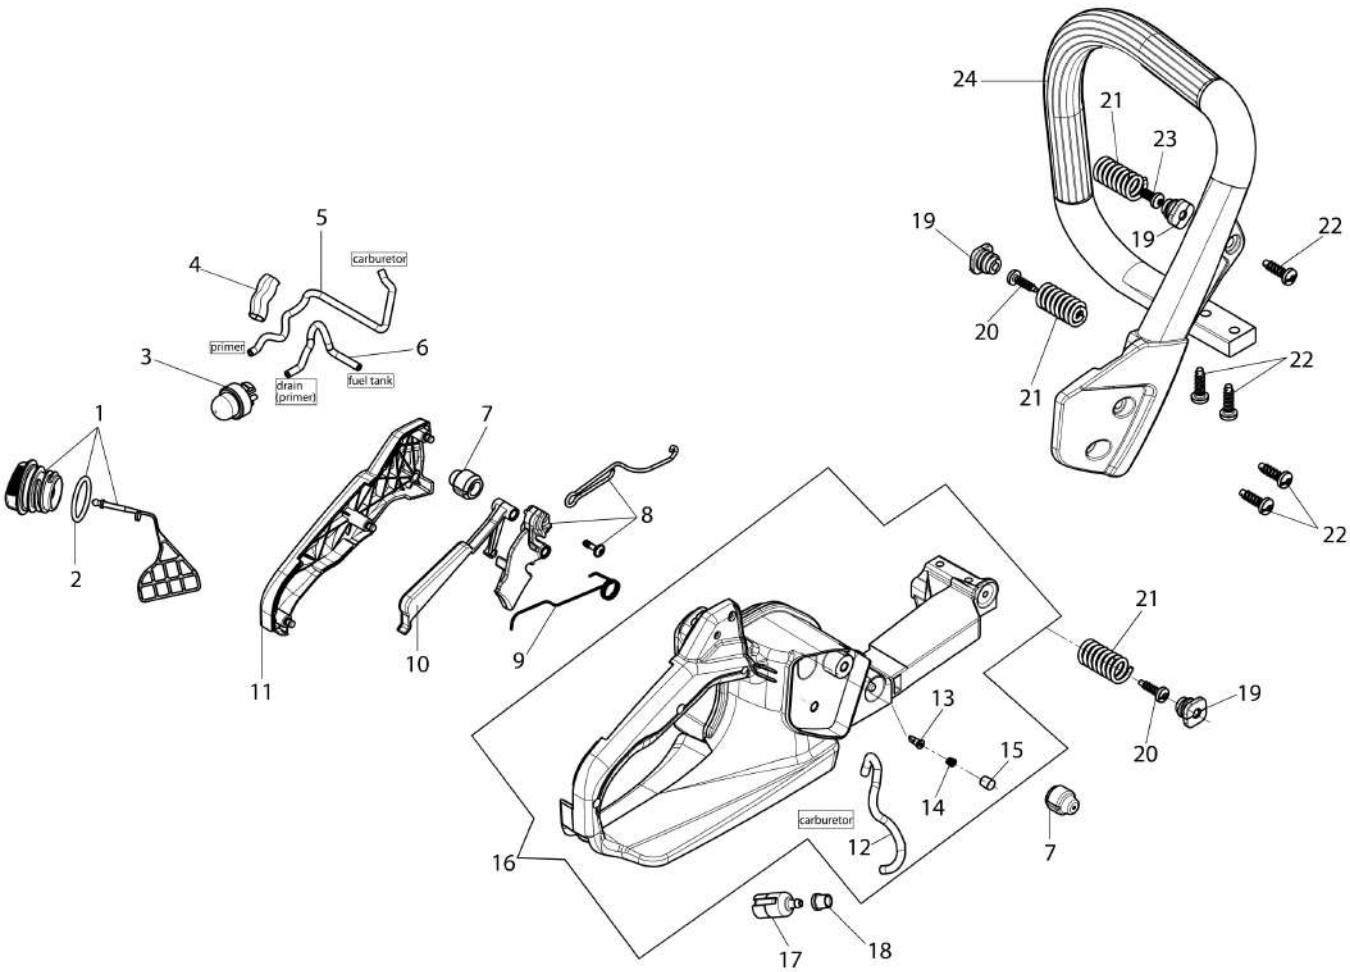

Illustration Tank and handle

Illustration Tank and handle

Ref.Nu	Qty	Part number	Description	Validity from	Validity till	Notes	Bulletin
1	1	50052005R	Tank cap				
2	1	3049047R	O-ring				
3	1	2318817R	Air purge				
4	1	50170121R	Sheath				
5	1	50170322R	Tube				
6	1	50170321R	Tube				
7	1	50010061R	AV-mount				
8	1	50180196	Throttle kit				
9	1	097000028R	Spring				
10	1	50050046AR	Lever				
11	1	50180109R	Cover				
12	1	3073015R	Tube				
13	1	094500577AR	Breather valve				
14	1	094500575R	Spring				
15	1	50050071R	Breather valve				
16	1	50180092R	Complete tank				
17	1	094600450R	Fuel filter				
18	1	61110162BR	Bushing				
19	3	50170034R	Support				
20	2	3960115R	Screw				
21	3	50050047AR	Spring				
22	5	3960099R	Screw				
23	1	3993070R	Screw				
24	1	50180108R	Handle				

Illustration Clutch and brake

Ref.Nu	Qty	Part number	Description	Validity from	Validity till	Notes	Bulletin
1	1	50180114R	Hand guard				
2	1	50010088AR	Spring				
3	1	50162017A	Chain tensioner kit				
4	1	50170044R	Cover				
5	2	3960070R	Screw				
6	1	097000146	Lever				
7	1	50050039R	Brake band				
8	1	50050125R	Plate				
9	1	095000219AR	Spring				
10	1	3026003R	Ring				
11	1	50050064R	Pin				
12	1	097000106R	Plug				
13	1	50050066	Plug				
14	2	3980021R	Nut				
15	2	50180147R	Clamp				
16	1	50180066R	Chain cover assy				
17	1	004400285	Washer				
18	1	50050025R	Worm gear 3/8				
19	1	50050136A	Chain sprocket 3/8				
20	1	50030372	Roller cage				
21	1	004000352R	Washer				
22	1	094000129AR	Clutch				
23	1	094500029AR	Spring				