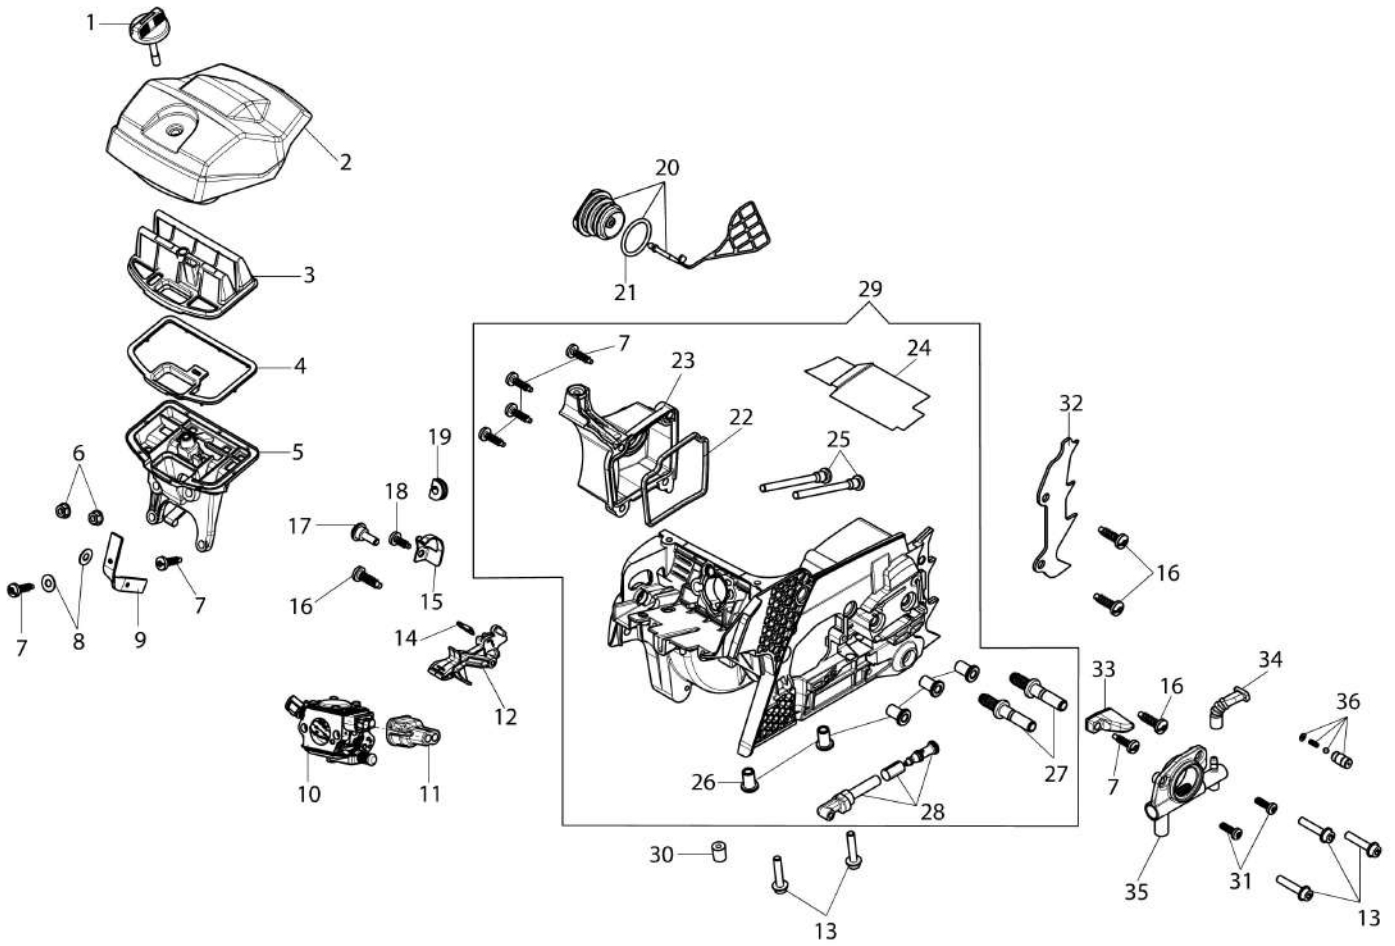

Illustration Crankcase

Illustration Crankcase

Ref.Nu	Qty	Part number	Description	Validity from	Validity till	Notes	Bulletin
1	1	50210034R	Knob				
2	1	50180072R	Air filter cover				
3	1	50230036R	Air filter				
4	1	50230038R	Gasket				
5	1	50230068R	Filter support				
6	2	3914003R	Nut				
7	7	3960115R	Screw				
8	2	3818001R	Washer				
9	1	50050123BR	Strap				
10	1	2318755ER	Carburetor WT-780G				
11	1	50170150R	Screw guide				
12	1	50180140R	Lever				
13	1	3860099R	Screw				
14	1	50170062R	Plate				
15	1	50170061R	Spring				
16	3	3960099R	Screw				
16	1	3960099R	Screw				
17	1	50160024	Screw				
18	1	3960070R	Screw				
19	1	005000347AR	Grommet				
20	1	50052005R	Tank cap				
21	1	3049047R	O-ring				
22	1	50170004R	Gasket				
23	1	50180064R	Cover				
24	1	50180144R	Guard				
25	2	50070067A	Tie rod				
26	5	50050067R	Spacer				
27	2	50050052R	Stud				
28	1	50170149R	Oil filter				
29	1	50180145R	Crankcase assy				
30	1	50070126R	Spacer				
31	2	3860099R	Screw				
32	1	50180091R	Spike				
33	1	094600369R	Guard				
34	1	50050049R	Tube				
35	1	50170051BR	Oil pump			Regolabile; Adjustable	
36	1	097000229R	Breather valve				

Illustration Clutch and brake

Ref.Nu	Qty	Part number	Description	Validity from	Validity till	Notes	Bulletin
1	1	50180114R	Hand guard				
2	1	50010088AR	Spring				
3	1	50162017A	Chain tensioner kit				
4	1	50170044R	Cover				
5	2	3960070R	Screw				
6	1	097000146	Lever				
7	1	50050039R	Brake band				
8	1	50050125R	Plate				
9	1	095000219AR	Spring				
10	1	3026003R	Ring				
11	1	50050064R	Pin				
12	1	097000106R	Plug				
13	1	50050066	Plug				
14	2	3980021R	Nut				
15	2	50180147R	Clamp				
16	1	50180066R	Chain cover assy				
17	1	004400285	Washer				
18	1	50050025R	Worm gear 3/8				
19	1	50050136A	Chain sprocket 3/8				
20	1	50030372	Roller cage				
21	1	004000352R	Washer				
22	1	094000129AR	Clutch				
23	1	094500029AR	Spring				